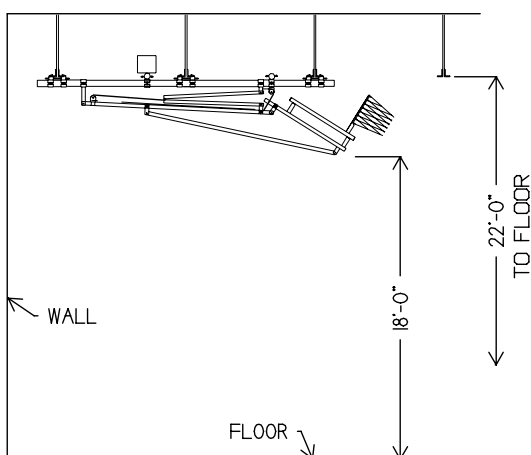

BASKETBALL

BB-15 SWING FORWARD CEILING SUSPENDED

BB-15RG (For rectangular glass backboard)

Typical use is in front of stages, over bleachers, in front of mezzanines or windows where walls will not support or wall space does not allow wall mounted units.

Installed in gymnasiums to a ceiling height up to 30' 0" (9144 mm). Used in all cases where ceiling exists. Constructed from 2" (50 mm) square X .125 (3mm) wall tubing.

Standard paint colour is **black**. See page 3 for paint colour chart. Custom colours available upon request.

An electric winches at an additional cost is required if a glass backboard is used.

Complete the configuration of your basketball unit by choosing and ordering separately from the following options.

Backboard (page 14-15), **Goal** (page 16-17), **Winch** (page 12-13), **Posilok Safety Strap** (page 18) and **Safety Sign** (page 13).

Call for Prices

DRAWING OF UNIT

Owen Sound Collegiate
Owen Sound, Ontario