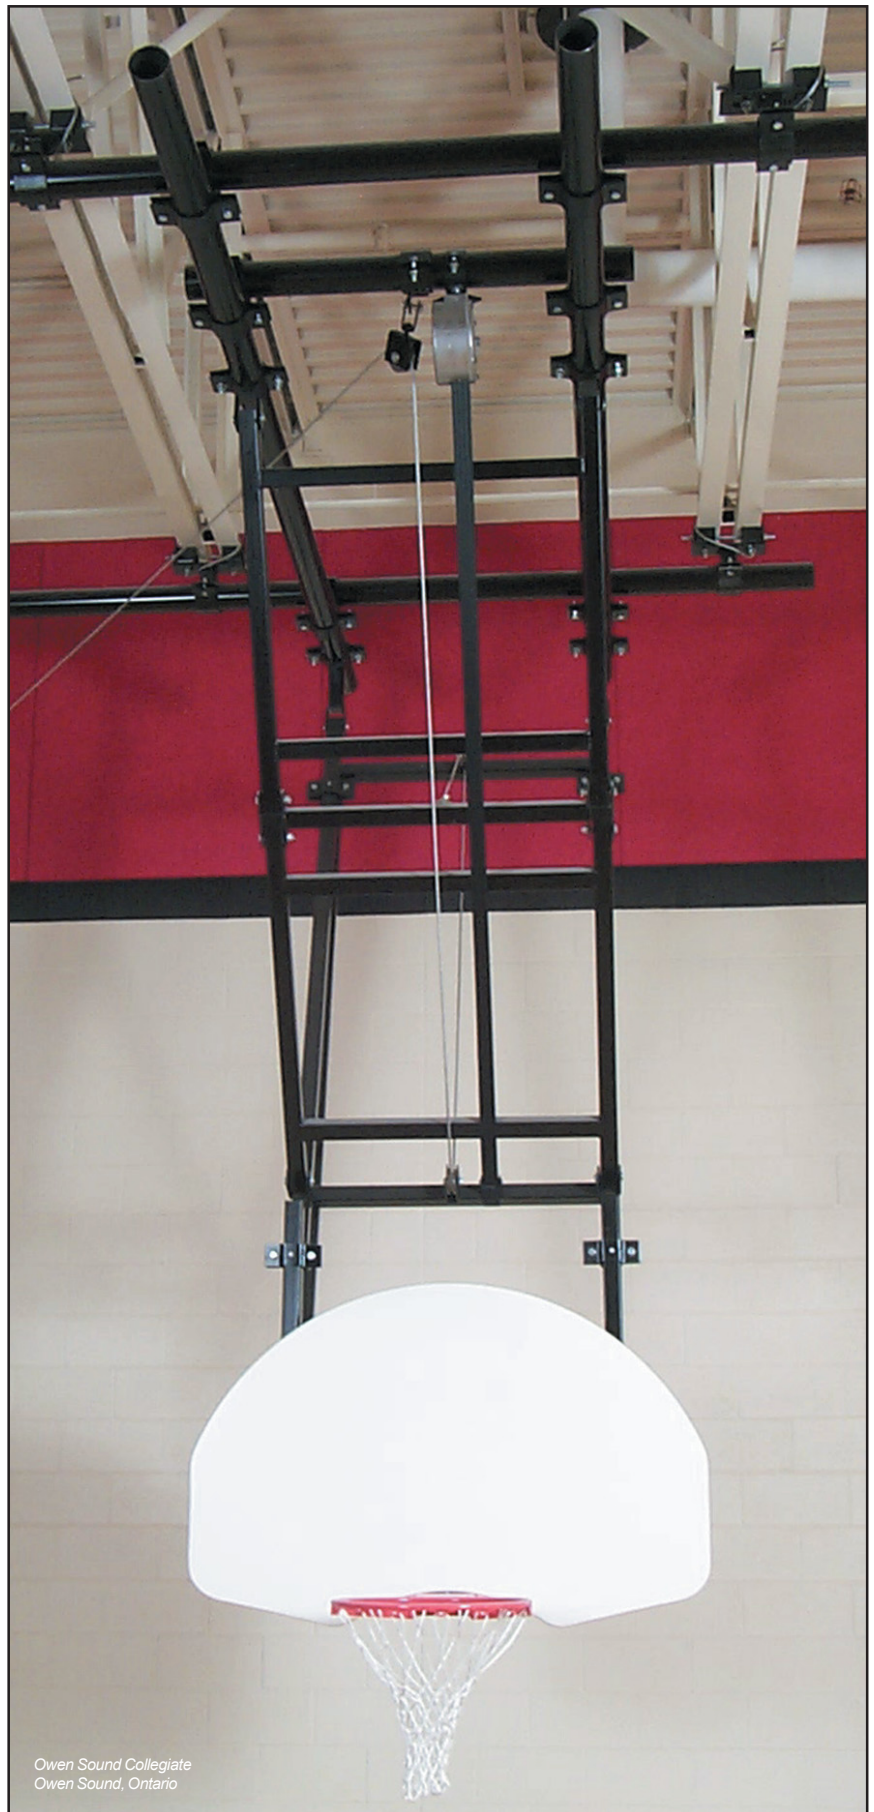

BASKETBALL

BB-15 SWING FORWARD CEILING SUSPENDED

BB-15RG (For rectangular glass backboard)

Typical use is in front of stages, over bleachers, in front of mezzanines or windows where walls will not support or wall space does not allow wall mounted units.

Installed in gymnasiums to a ceiling height up to 30' 0" (9144 mm). Used in all cases where ceiling exists. Constructed from 2" (50 mm) square X .125 (3mm) wall tubing.

Standard paint colour is **black**. See page 3 for paint colour chart. Custom colours available upon request.

An electric winches at an additional cost is required if a glass backboard is used.

Complete the configuration of your basketball unit by choosing and ordering separately from the following options.

Backboard (page 14-15), **Goal** (page 16-17), **Winch** (page 12-13), **Posilok Safety Strap** (page 18) and **Safety Sign** (page 13).

Call for Prices

DRAWING OF UNIT

Owen Sound Collegiate
Owen Sound, Ontario